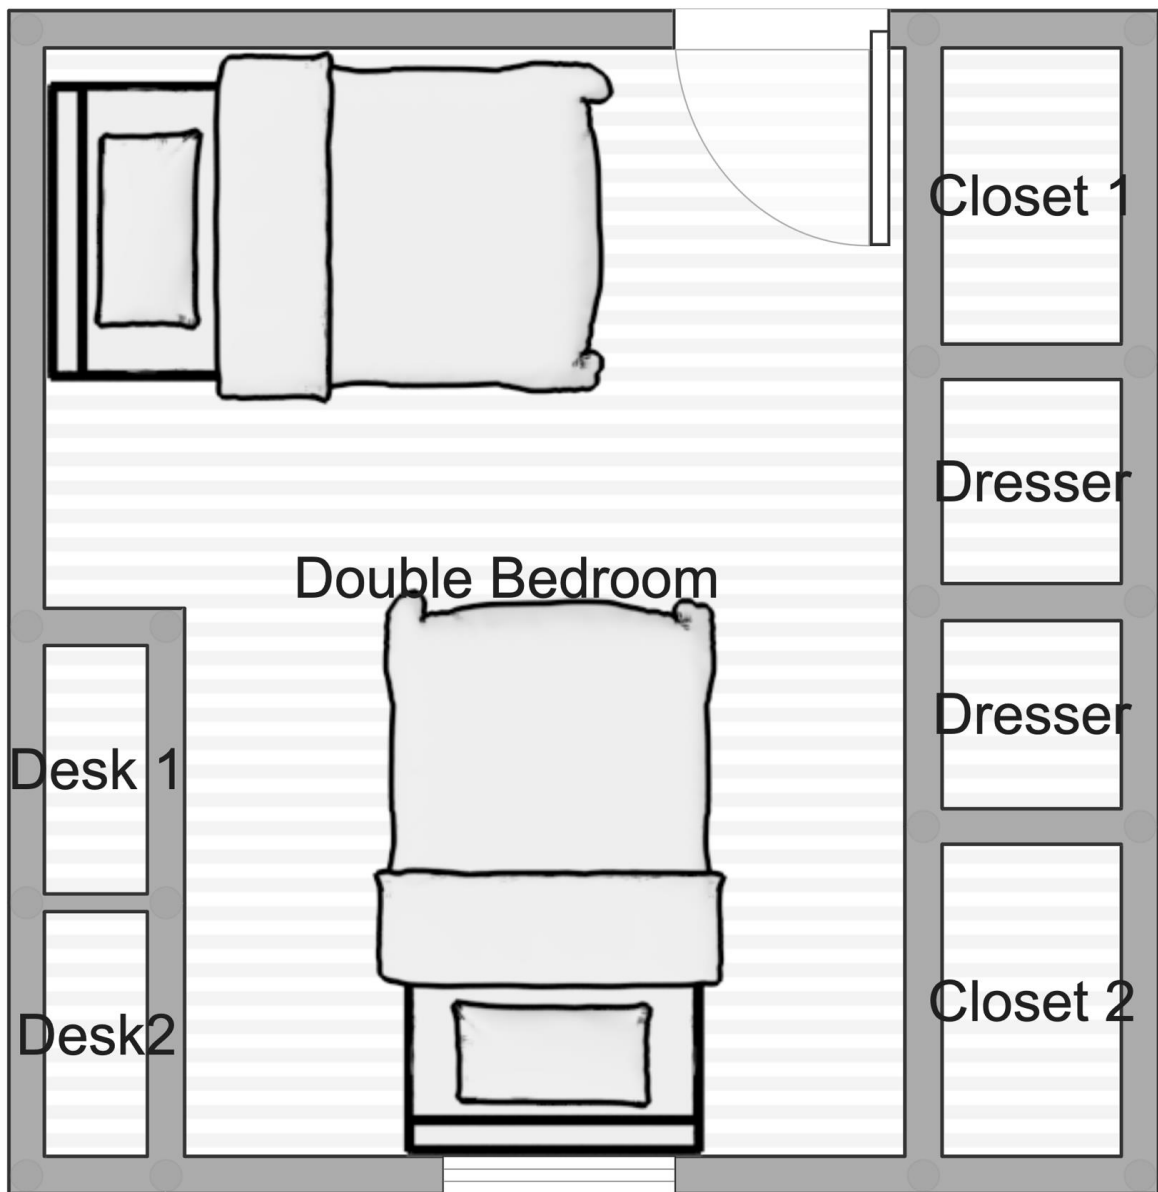

One: Bed, Dresser, Desk, and closet
Communal Shared Bathroom

Window Width: 40"

Bed frame: Dimension: 42" X 82"

Built in Desk Dimension: 23" X 40"

Build in Dresser Dimension: 31" X 26"

Door width: 32"

Built in Closet Dimension: 2' X 1'4"

Room Dimension: 7'5" X 13' 9"

Two: Beds, Dressers, Desk, and closet
Communal Shared Bathroom

Window Width: 40"

Bed frame: Dimension: 42" X 82"

Desk Dimension: 23'5" X 41'5"

Dresser Dimension: 31" X 26"

Door width: 32"

Closet Dimension: 21" X 24"

Room Dimension: 12'5' X 14'