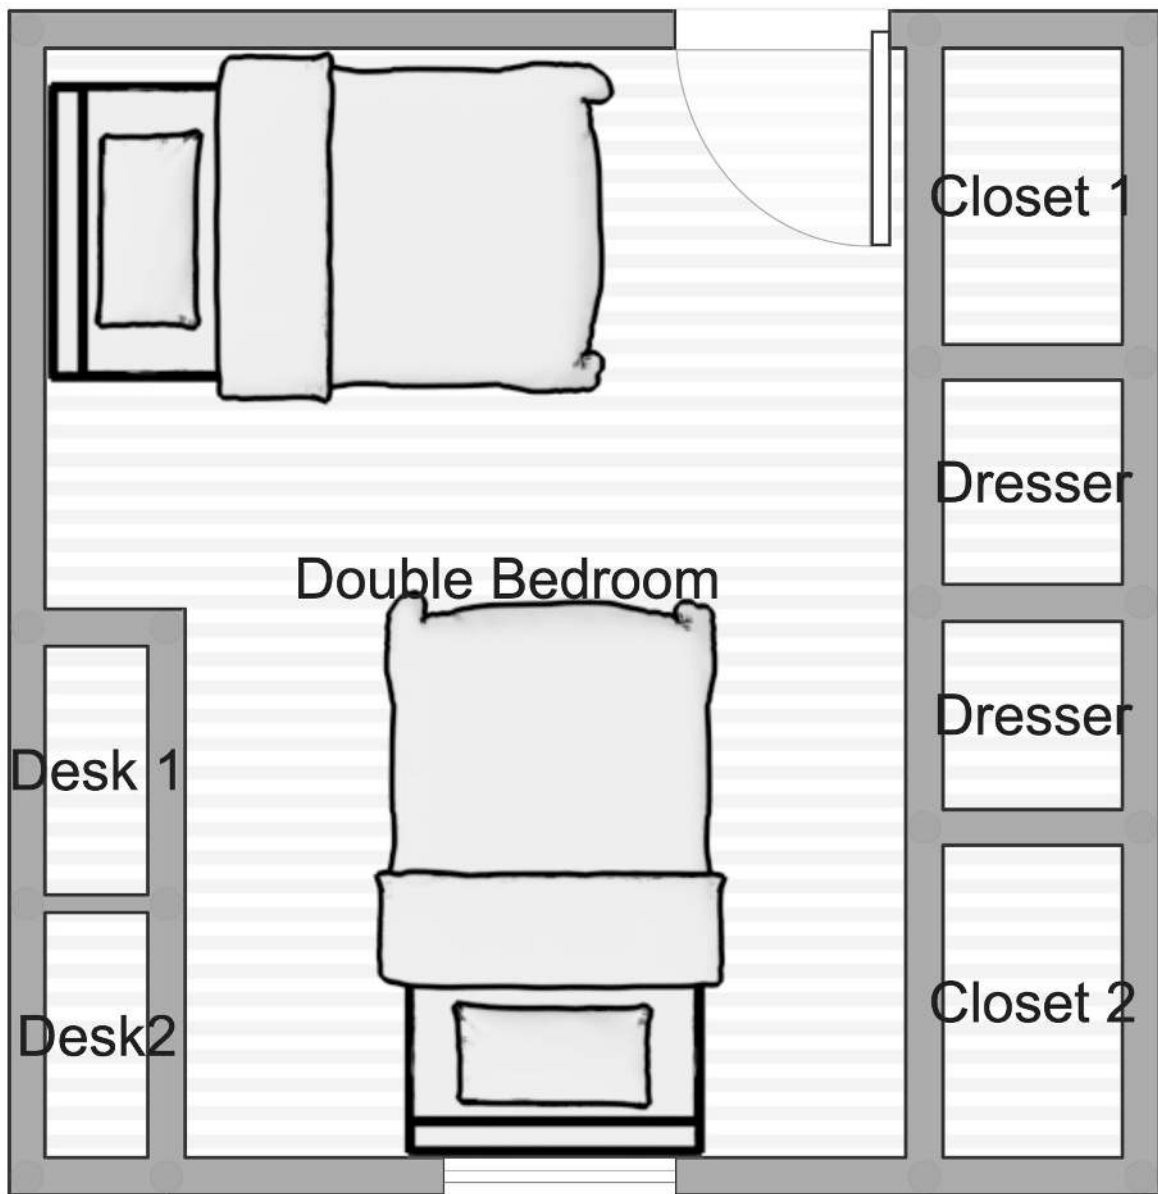

One: Bed, Dresser, Desk, and closet  
Communal Shared Bathroom

Window Width: 40"

Bed frame: Dimension: 42" X 82"

Built in Desk Dimension: 23" X 40"

Built in Dresser Dimension: 31" X 26"

Door width: 32"

Built in Closet Dimension: 2' X 1'4"

Room Dimension: 7'5" X 13' 9"

Two: Beds, Dressers, Desk, and closet  
Communal Shared Bathroom

Window Width: 40"

Bed frame: Dimension: 42" X 82"

Desk Dimension: 23'5" X 41'5"

Dresser Dimension: 31" X 26"

Door width: 32"

Closet Dimension: 21" X 24"

Room Dimension: 12'5' X 14'