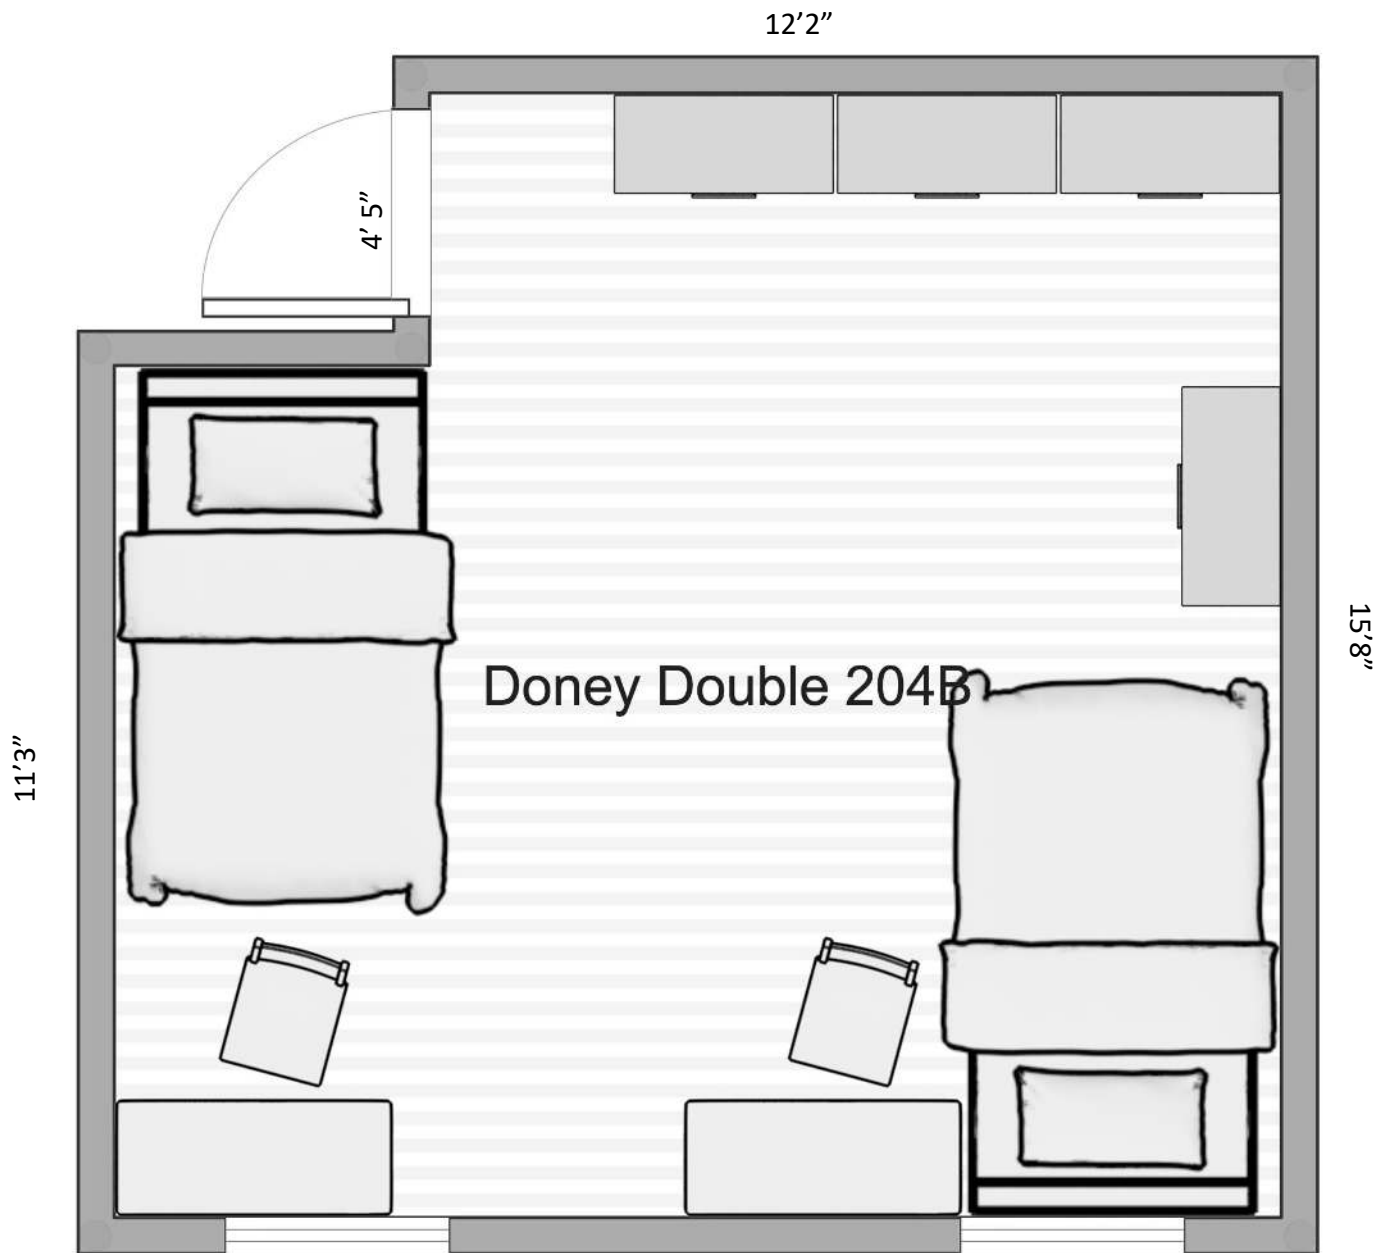

One: Bed, Dresser, Desk, and closet (armoire)

Window width: 34"

Bed frame: Dimension: 42" X 82"

Desk Dimension: 3'6" X 1'10"

Dresser Dimension: 30" X 19'5"

Door width: 32"

Closet Dimension: 2'6" X 2'3"

Room Dimension: 9'7" X 15'.7"

Two: Beds, Dressers, Desk, and closet (armoire)

Window width: 34"

Bed frame: Dimension: 42" X 82"

Desk Dimension: 3'6" X 1'10"

Dresser Dimension: 30" X 19'5"

Closet (Armoire): 6'7"X1'10"

Door width: 32"

Room Dimension: see above

Two: Beds Dressers (Stacked), Desk, and closet

Window width: 34"

Bed frame: Dimension: 42" X 82"

Desk Dimension: 3'6" X 1'10"

Dresser Dimension: 30" X 19'5"

Closet (Armoire): 6'7"X1'10"

Door width: 32"

Room Dimension: 15'8" X 13'11"