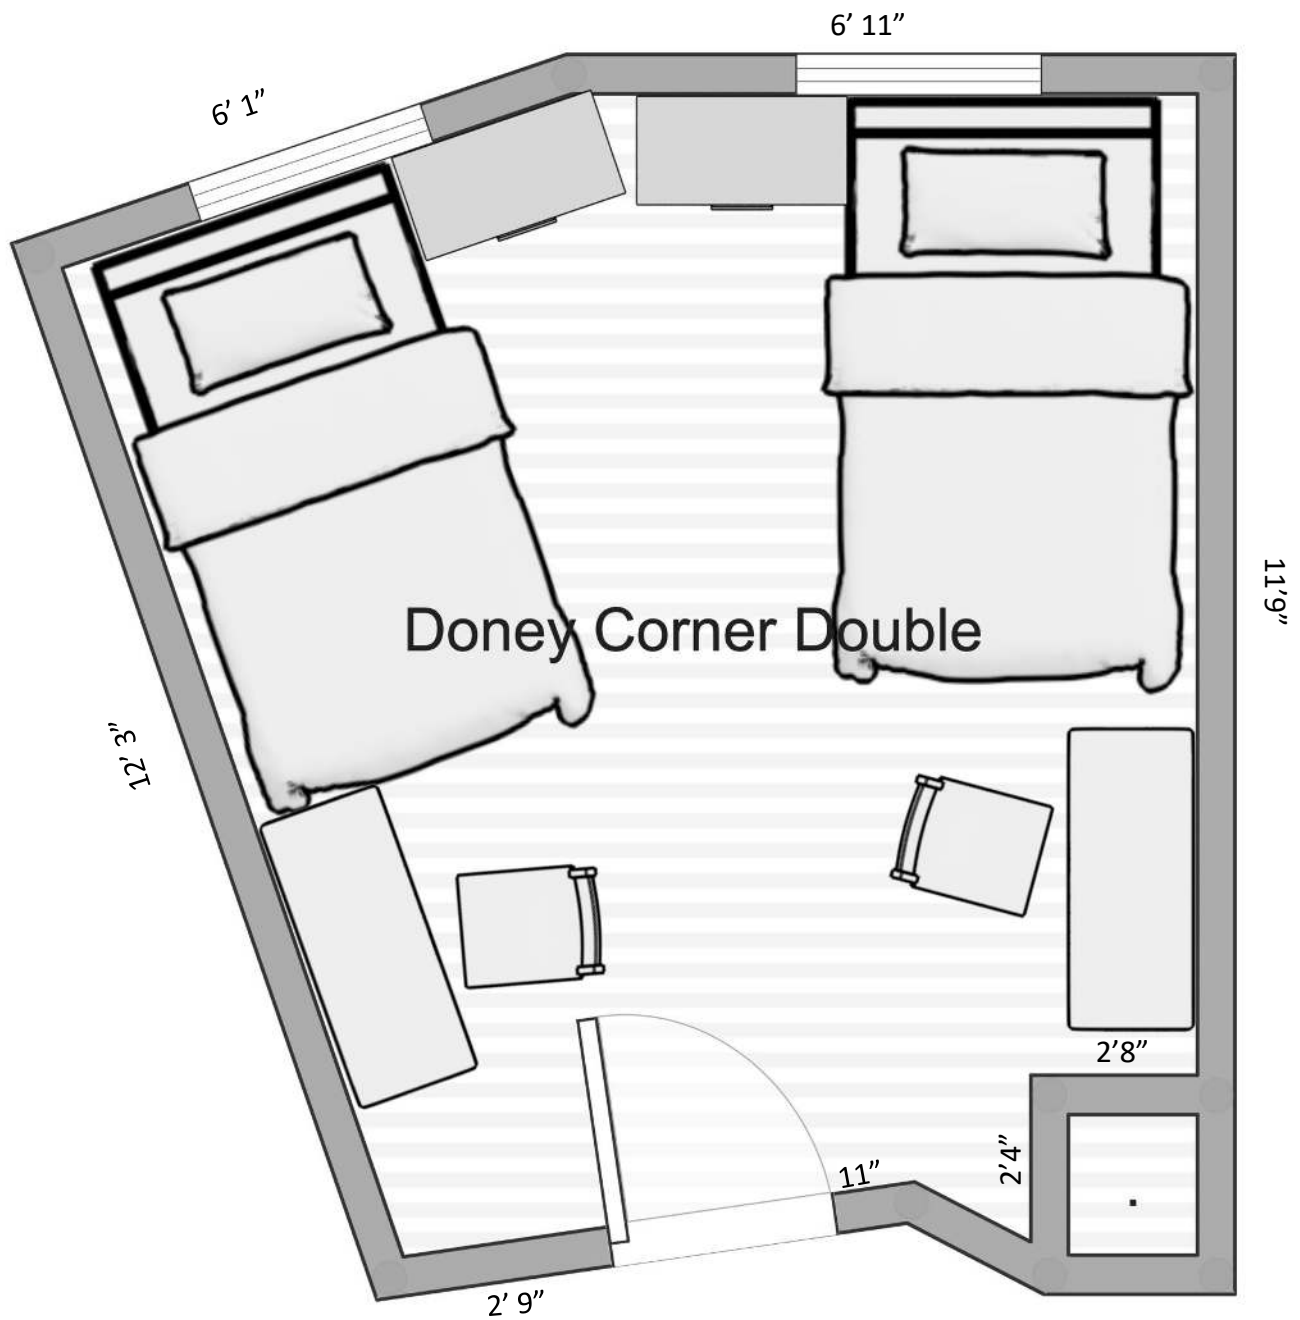

One: Bed, Dresser, Desk, and closet (armoire)

Window width: 34"

Bed frame: Dimension: 42" X 82"

Desk Dimension: 3'6" X 1'10"

Dresser Dimension: 30" X 19'5"

Door width: 32"

Closet Dimension: 2'6" X 2'3"

Room Dimension: 9'7" X 15'.7"

Two: Beds, Dressers, Desk, and closet (armoire)

Window width: 34"

Bed frame: Dimension: 42" X 82"

Desk Dimension: 3'6" X 1'10"

Dresser Dimension: 30" X 19'5"

Closet (Armoire): 6'7"X1'10"

Door width: 32"

Room Dimension: see above

Two: Beds Dressers (Stacked), Desk, and closet

Window width: 34"

Bed frame: Dimension: 42" X 82"

Desk Dimension: 3'6" X 1'10"

Dresser Dimension: 30" X 19'5"

Closet (Armoire): 6'7"X1'10"

Door width: 32"

Room Dimension: 15'8" X 13'11"