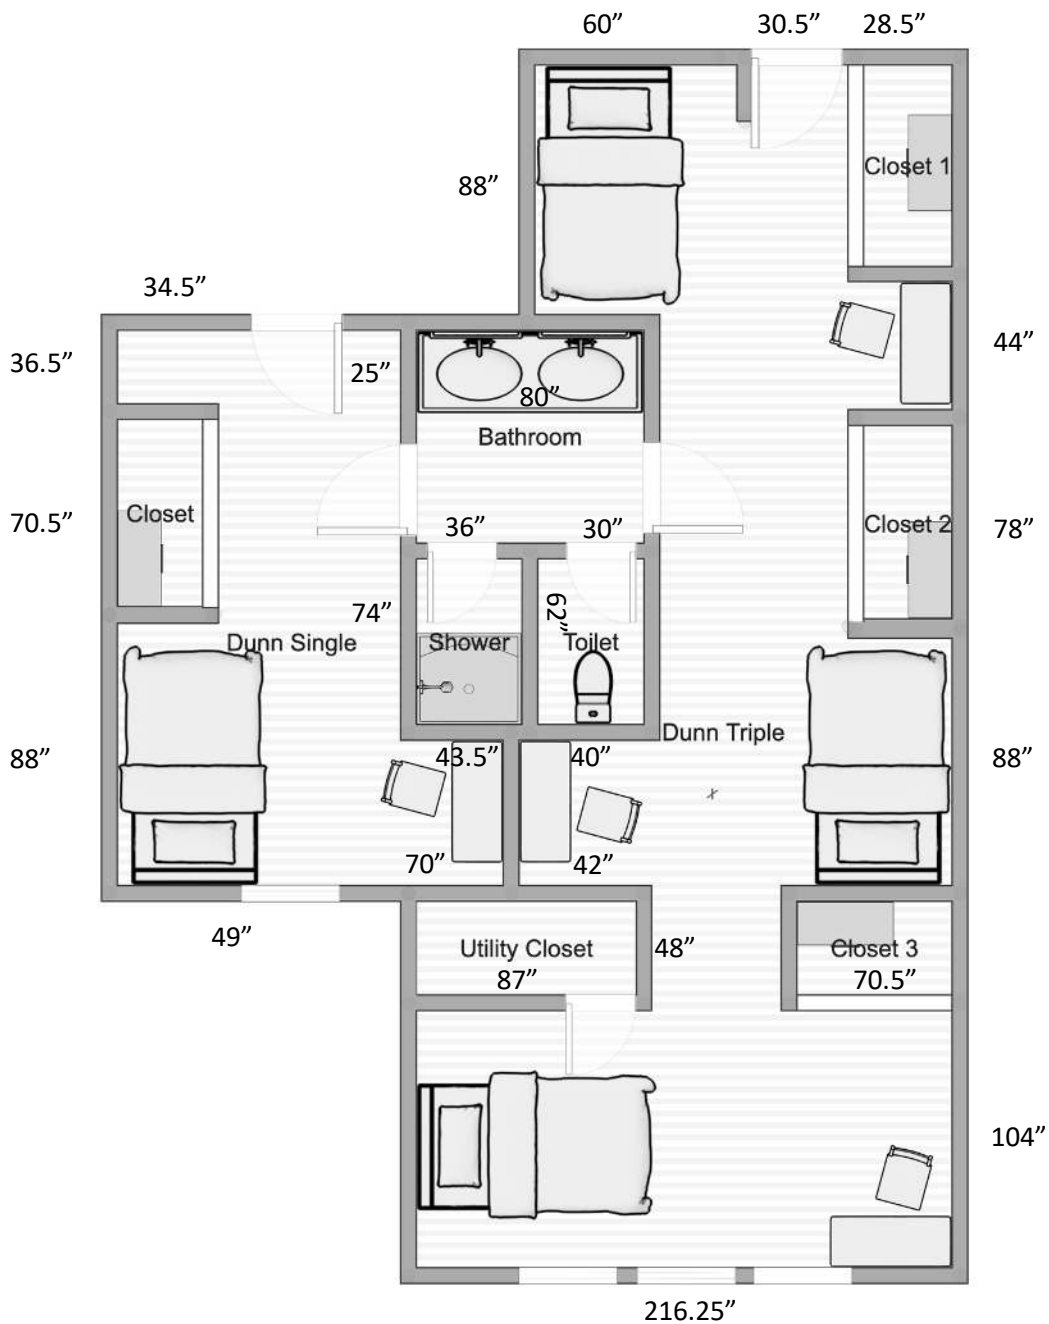

### Dunn Double:

Premium Housing

Shared Suite Style Bathroom

Two: Beds, Dressers, Desks, and closets

Bed frame: Dimension: 42" X 82"

Desk Dimension: 3'6" X 1'10"

Dresser Dimension: 30" X 19'5"

Window width: 34"

**Closet Dimension:**

**Room Dimension:**

**Dunn Single:**

- Premium Housing
- Private room
- Shared bathroom
- One Bed, Desk, Dresser, and Closet
- Window Dimensions: 34"
- Bed Dimension: 42" X 82"
- Desk Dimension: 3'6" X 1'10"
- Door Dimension: 30.5"

**Dunn Triple:**

- Premium Housing
- Large shared space
- Three: closets, dressers, desks, and beds
- Window Dimensions: 34"
- Bed Dimension: 42" X 82"
- Desk Dimension: 3'6" X 1'10"
- Door Dimension: 30.5"