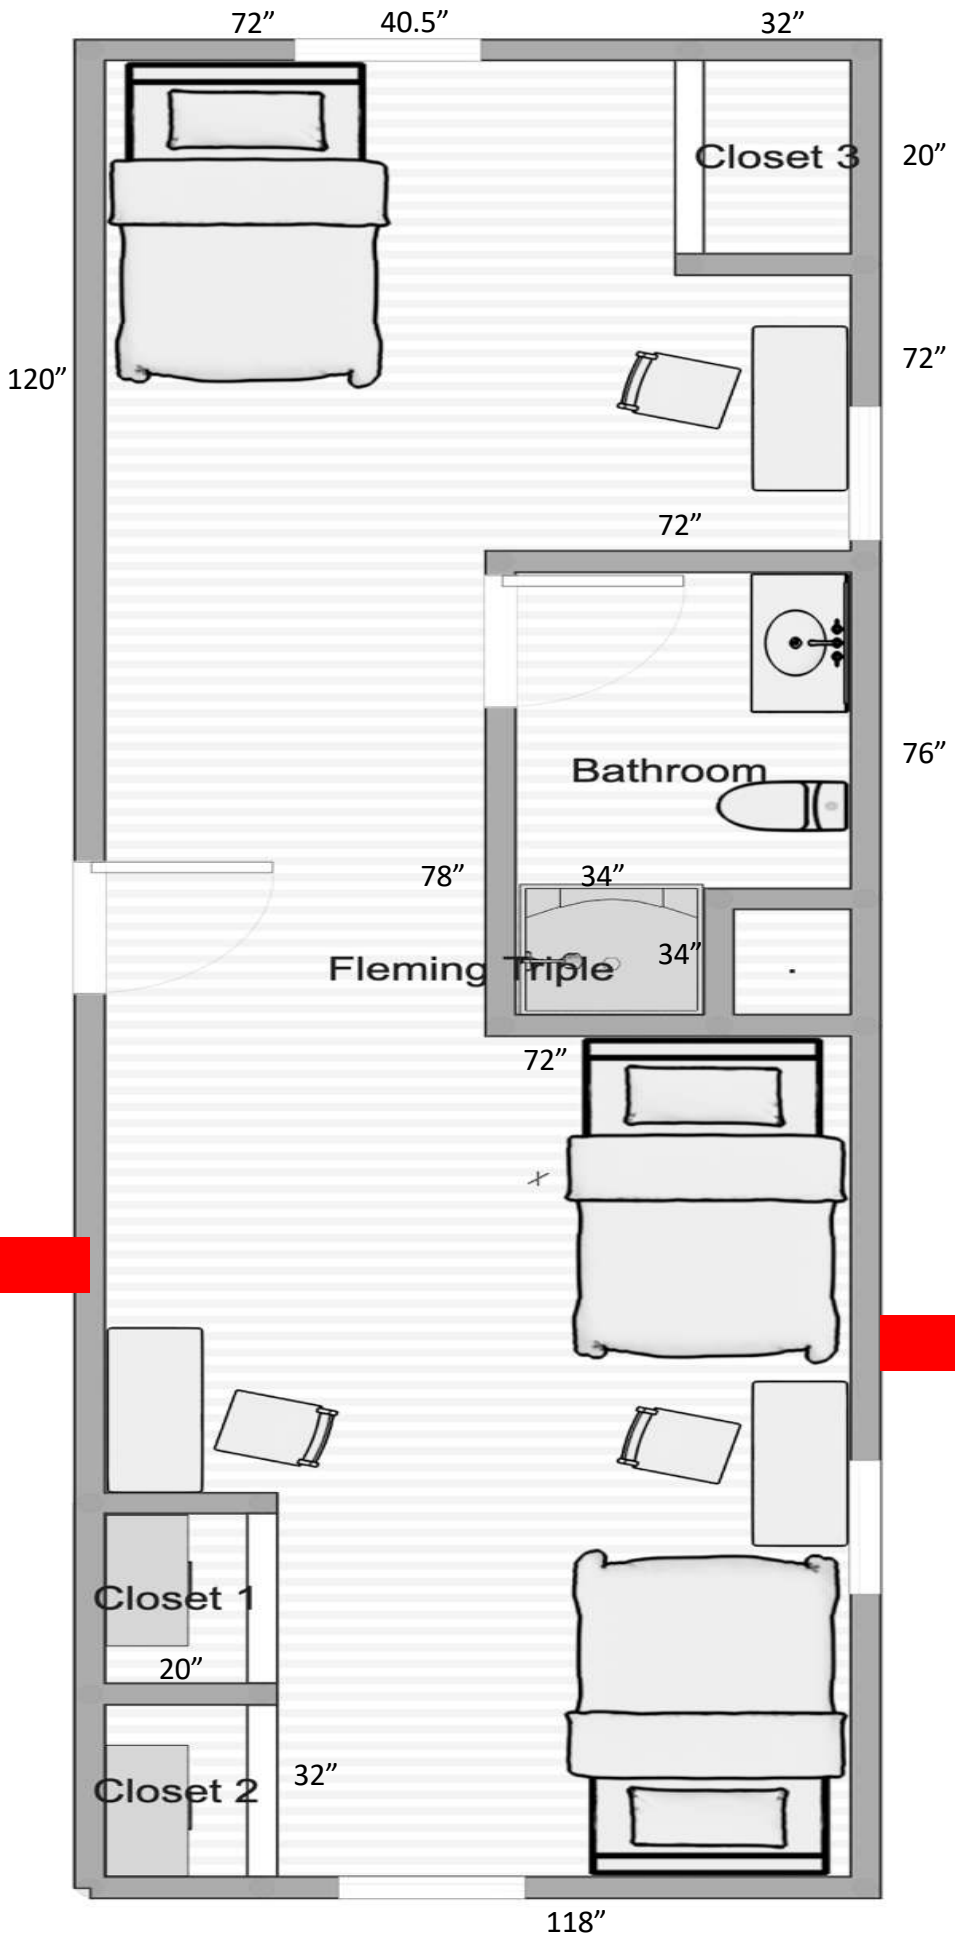

**Fleming Double:**

- Premium Housing
- Shared Suite Style Bathroom
- Two: Beds, Dressers, Desks, and closet
- Bed frame: Dimension: 42" X 82"
- Desk Dimension: 3'6" X 1'10"
- Dresser Dimension: 30" X 19'5"
- Window width: 34"
- Closet Dimension: see above
- Room Dimension: see above

Fleming Triple:  
 Premium Housing  
 Shared space  
 Three: closets, dressers, desks,  
 and beds  
 Window Dimensions: 34"  
 Bed Dimension: 42" X 82"  
 Desk Dimension: 3'6" X 1'10"  
 Door Dimension: 30.5"