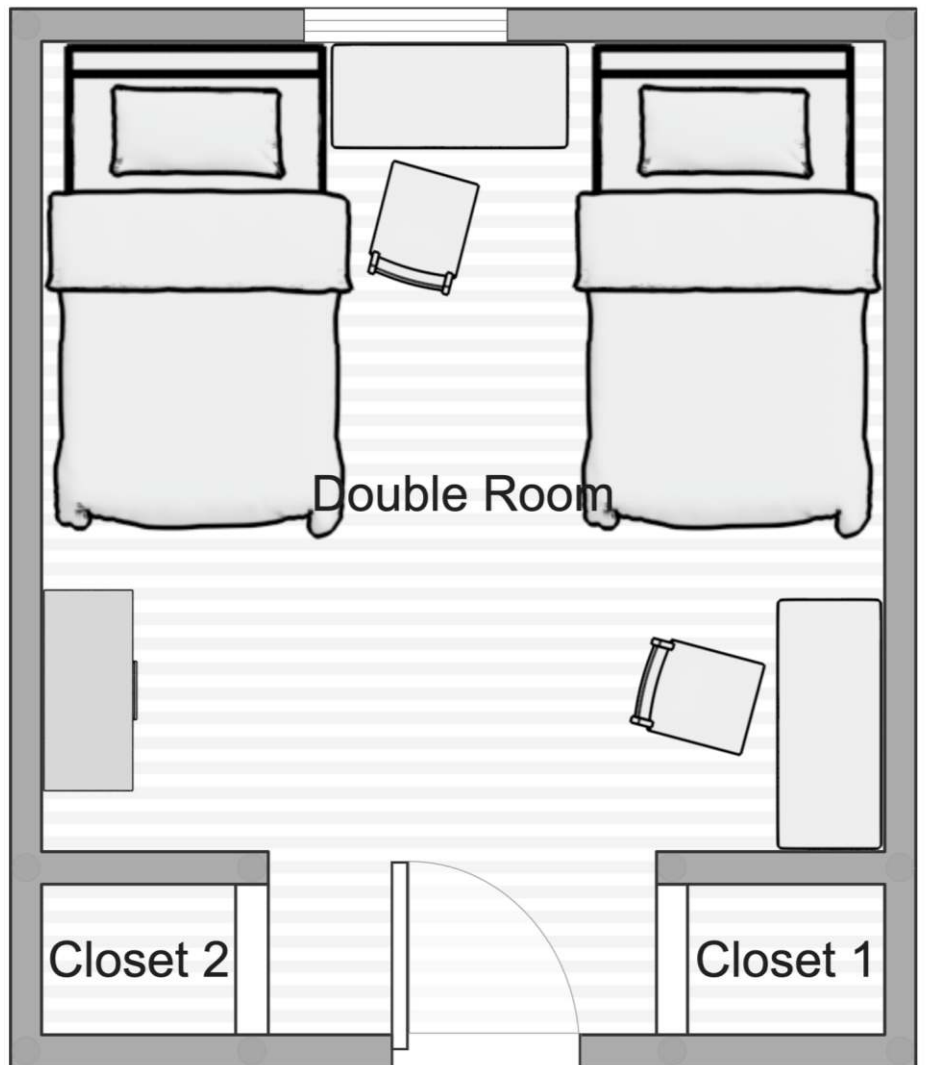

# Holloway Hall

Two: Beds Dressers (Stacked), Desk, and closet

Window width: 34"

Bed frame: Dimension: 42" X 82"

Desk Dimension: 3'6" X 1'10"

Dresser Dimension: 30" X 19'5"

Door width: 34"

Closet Dimension: 2'6" X 2'3"

Room Dimension: 14'1" X 8'.8"