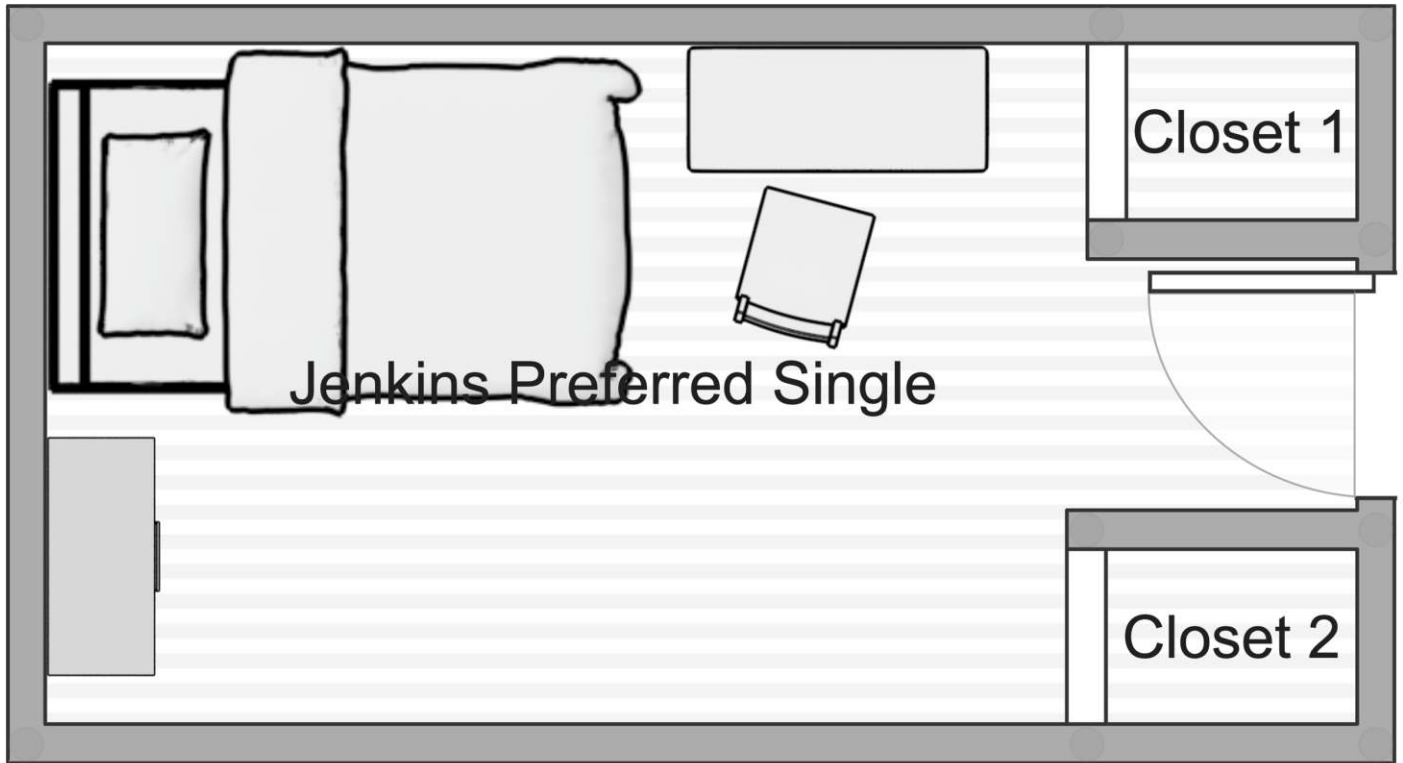

# Jenkins Hall

Two: Beds Dressers (Stacked), Desk, and closet

Window width: 34"

Bed frame: Dimension: 42" X 82"

Desk Dimension: 3'6" X 1'10"

Dresser Dimension: 30" X 19'5"

Door width: 34"

Closet Dimension: 2'6" X 2'3"

Room Dimension: 16'1" X 10'.3"

# Jenkins Hall

One: Bed Dresser, Desk, and 2 closets

Window width: 34"

Bed frame: Dimension: 42" X 82"

Desk Dimension: 3'6" X 1'10"

Dresser Dimension: 30" X 19'5"

Door width: 34"

Closet Dimension: 2'6" X 2'3"

Room Dimension: 16' X 9'.4"