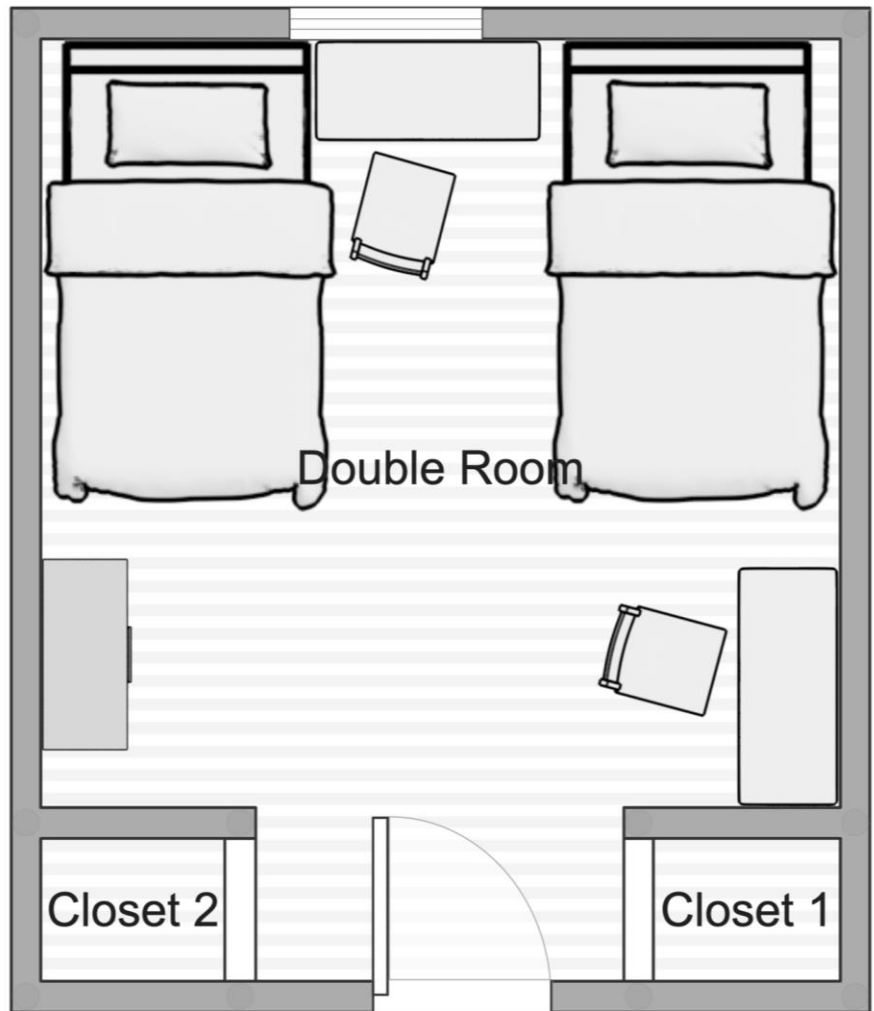

# Jenkins Hall

Two: Beds Dressers (Stacked), Desk, and closet

Window width: 34"

Bed frame: Dimension: 42" X 82"

Desk Dimension: 3'6" X 1'10"

Dresser Dimension: 30" X 19'5"

Door width: 34"

Closet Dimension: 2'6" X 2'3"

Room Dimension: 16'1" X 10'.3"

# Jenkins Hall

One: Bed Dresser, Desk, and 2 closets

Window width: 34"

Bed frame: Dimension: 42" X 82"

Desk Dimension: 3'6" X 1'10"

Dresser Dimension: 30" X 19'5"

Door width: 34"

Closet Dimension: 2'6" X 2'3"

Room Dimension: 16' X 9'.4"