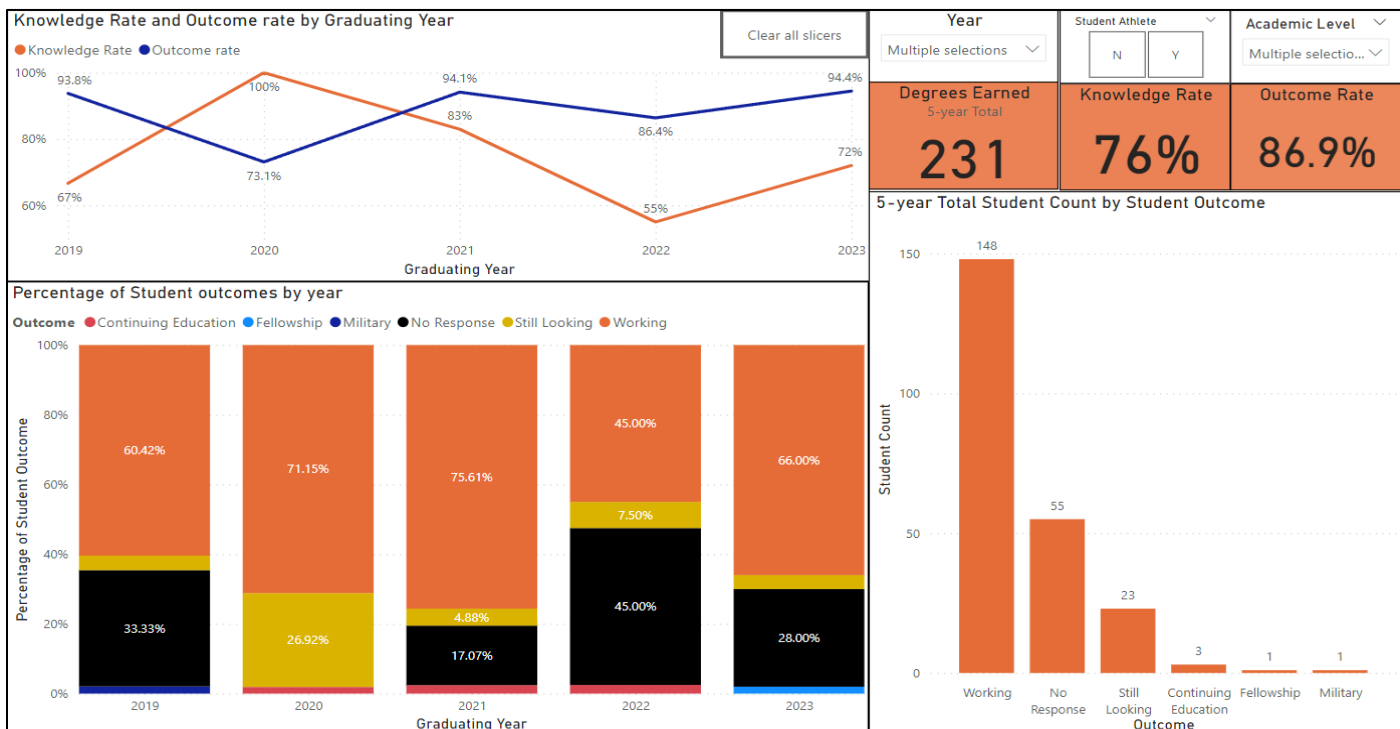

GRADUATE DEGREES EARNED SUMMARY