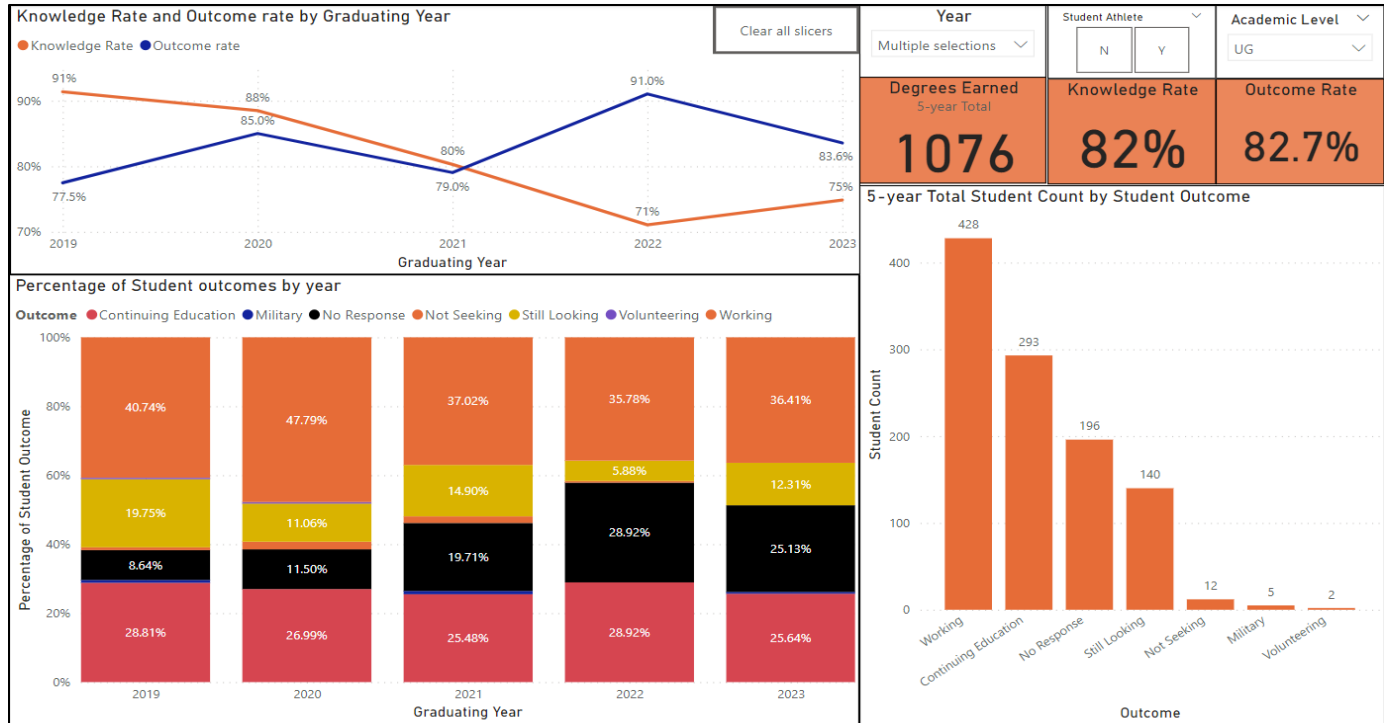

# First Destination Placement Update Report on Graduate Outcomes Based on Degrees awarded July 2022, Through June 2023

UG Undergraduates: BA, BS, BME, BSAT, BSN

GR Graduate: MBA, MSAT, MSN, MFA, DNP

## UNDERGRADUATE DEGREES EARNED SUMMARY